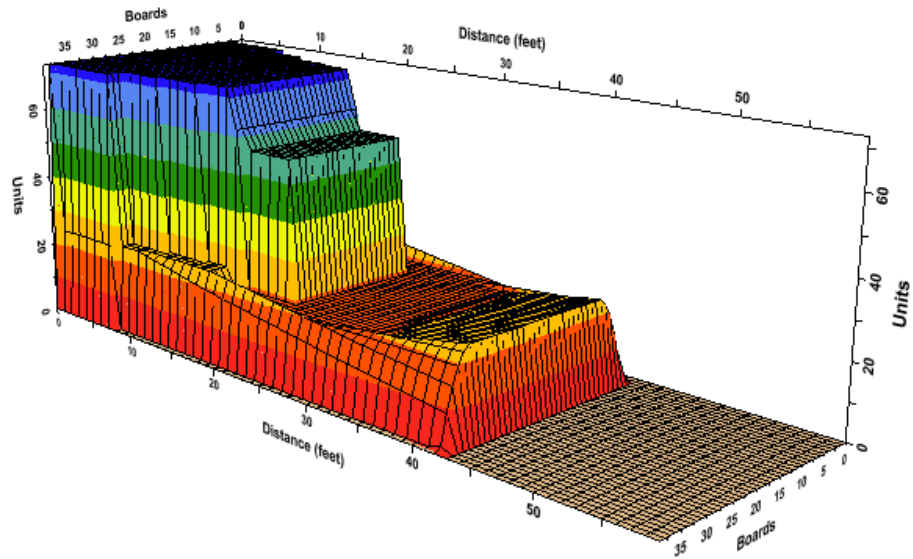

# 第74回 国民体育大会 東京都予選会 A

Oil Per Board: 30 uL

Oil Pattern Distance: 42 Feet

Volume Oil Total: 22.83 mL

Total Boards Crossed: 761 Boards

Forward Oil Total:

15.66 mL  
522 Boards

Reverse Oil Total:

7.17 mL  
239 Boards

	Start	Stop	Loads	Speed	Crossed	Start	End	Feet	T.Oil
1	2L	2R	1	14	37	0.0	0.0	0.0	1110
2	3L	3R	5	14	175	0.0	9.9	9.9	5250
3	4L	4R	4	14	132	9.9	17.8	7.9	3960
4	5L	5R	3	18	93	17.8	25.4	7.6	2790
5	6L	6R	2	18	58	25.4	30.5	5.1	1740
6	7L	7R	1	18	27	30.5	33.0	2.5	810
7	2L	2R	0	22	0	33.0	42.0	9.0	0

Navigation: Forward Reverse More

	Start	Stop	Loads	Speed	Crossed	Start	End	Feet	T.Oil
1	2L	2R	0	26	0	42.0	25.0	-17.0	0
2	10L	9R	2	18	44	25.0	19.9	-5.1	1320
3	9L	8R	2	14	48	19.9	16.0	-3.9	1440
4	8L	7R	2	14	52	16.0	12.1	-3.9	1560
5	6L	6R	2	14	58	12.1	8.2	-3.9	1740
6	2L	2R	1	14	37	8.2	6.3	-1.9	1110
7	2L	2R	0	14	0	6.3	0.0	-6.3	0

Navigation: Forward Reverse More

- Left 90°
- Left 45°
- Front 0°
- Front 45°
- Overhead
- Right 90°
- Right 45°