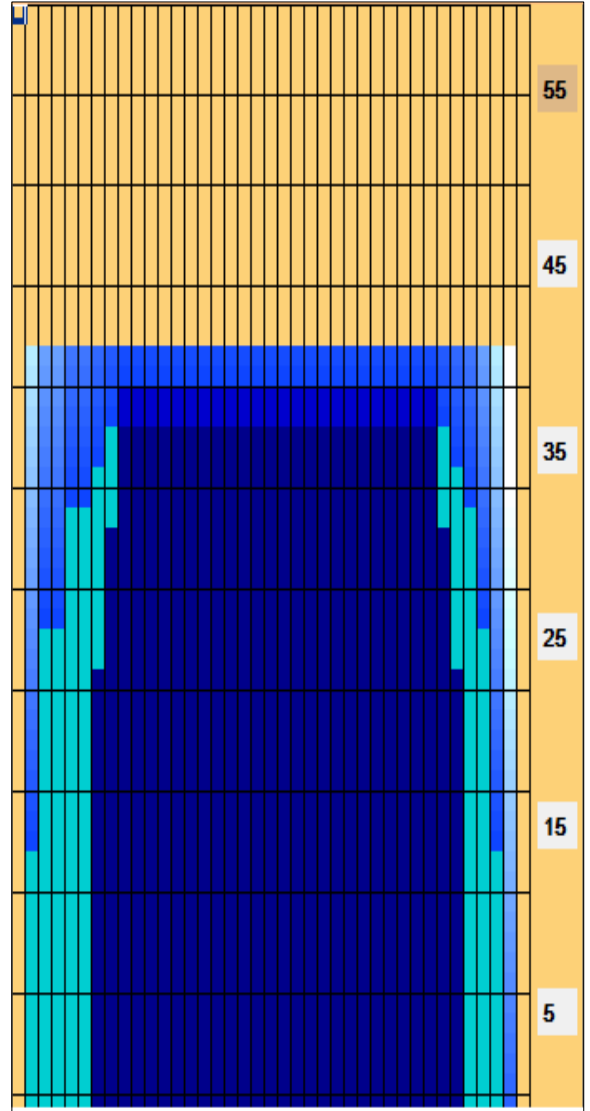

第74回 国民体育大会 東京都予選会 I

Oil Pattern Distance:	42 Feet	Reverse Brush Drop:	42 Feet	Oil Per Board:	40 uL
Forward Oil Total:	15.96 mL	Reverse Oil Total:	6.24 mL	Volume Oil Total:	22.2 mL
Forward Boards Crossed:	399 Boards	Reverse Boards Crossed:	156 Boards	Total Boards Crossed:	555 Boards

	Start	Stop	Loads	Speed	Crossed	Start	End	Feet	T.Oil
1	2L	2R	1	30	37	0.0	0.0	0.0	1480
2	2L	3R	4	30	144	0.0	17.0	17.0	5760
3	3L	4R	3	26	102	17.0	28.0	11.0	4080
4	5L	5R	2	22	62	28.0	34.2	6.2	2480
5	7L	6R	1	18	28	34.2	36.7	2.5	1120
6	8L	7R	1	14	26	36.7	38.6	1.9	1040
7	2L	2R	0	22	0	38.6	42.0	3.4	0

Navigation: Forward Reverse More

	Start	Stop	Loads	Speed	Crossed	Start	End	Feet	T.Oil
1	2L	2R	0	30	0	42.0	40.0	-2.0	0
2	9L	8R	2	26	48	40.0	32.7	-7.3	1920
3	8L	7R	2	22	52	32.7	26.5	-6.2	2080
4	7L	6R	2	18	56	26.5	21.4	-5.1	2240
5	2L	2R	0	10	0	21.4	0.0	-21.4	0

Navigation: Forward Reverse More

Conditioner:
Type In or Select One

TransferType:
Type In or Select One

- Forward
- Reverse
- Combined
- Buff

Reveres Brush Drop 38Feet

Item	3L-7L:18L-18R	8L-12L:18L-18R	13L-17L:18L-18R	18L-18R:17R-13R	18L-18R:12R-8R	18L-18R:7R-3R
Description	Outside Track:Middle	Middle Track:Middle	Inside Track:Middle	Middle: Inside Track	Middle:Middle Track	Middle:Outside Track
Track Zone Ratio	1.84	1.02	1	1	1	1.73