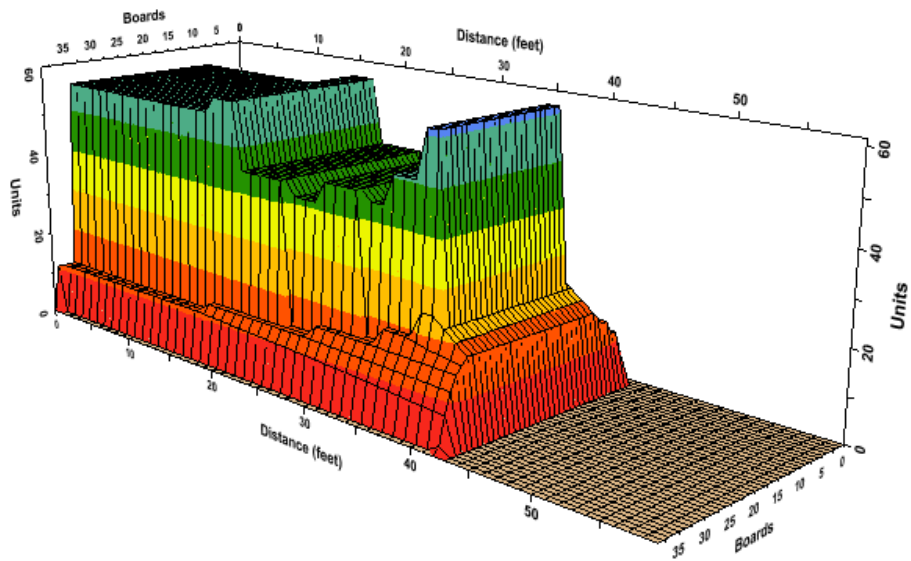

# 第74回 国民体育大会 東京都予選会 I

Oil Per Board: 40 uL

Oil Pattern Distance: 42 Feet

Volume Oil Total: 22.2 mL

Total Boards Crossed: 555 Boards

Forward Oil Total:

15.96 mL  
399 Boards

Reverse Oil Total:

6.24 mL  
156 Boards

	Start	Stop	Loads	Speed	Crossed	Start	End	Feet	T.Oil
1	2L	2R	1	30	37	0.0	0.0	0.0	1480
2	2L	3R	4	30	144	0.0	17.0	17.0	5760
3	3L	4R	3	26	102	17.0	28.0	11.0	4080
4	5L	5R	2	22	62	28.0	34.2	6.2	2480
5	7L	6R	1	18	28	34.2	36.7	2.5	1120
6	8L	7R	1	14	26	36.7	38.6	1.9	1040
7	2L	2R	0	22	0	38.6	42.0	3.4	0

Navigation: Forward Reverse More

	Start	Stop	Loads	Speed	Crossed	Start	End	Feet	T.Oil
1	2L	2R	0	30	0	42.0	40.0	-2.0	0
2	9L	8R	2	26	48	40.0	32.7	-7.3	1920
3	8L	7R	2	22	52	32.7	26.5	-6.2	2080
4	7L	6R	2	18	56	26.5	21.4	-5.1	2240
5	2L	2R	0	10	0	21.4	0.0	-21.4	0

Navigation: Forward Reverse More

- Left 90°
- Left 45°
- Front 0°
- Front 45°
- Overhead
- Right 90°
- Right 45°